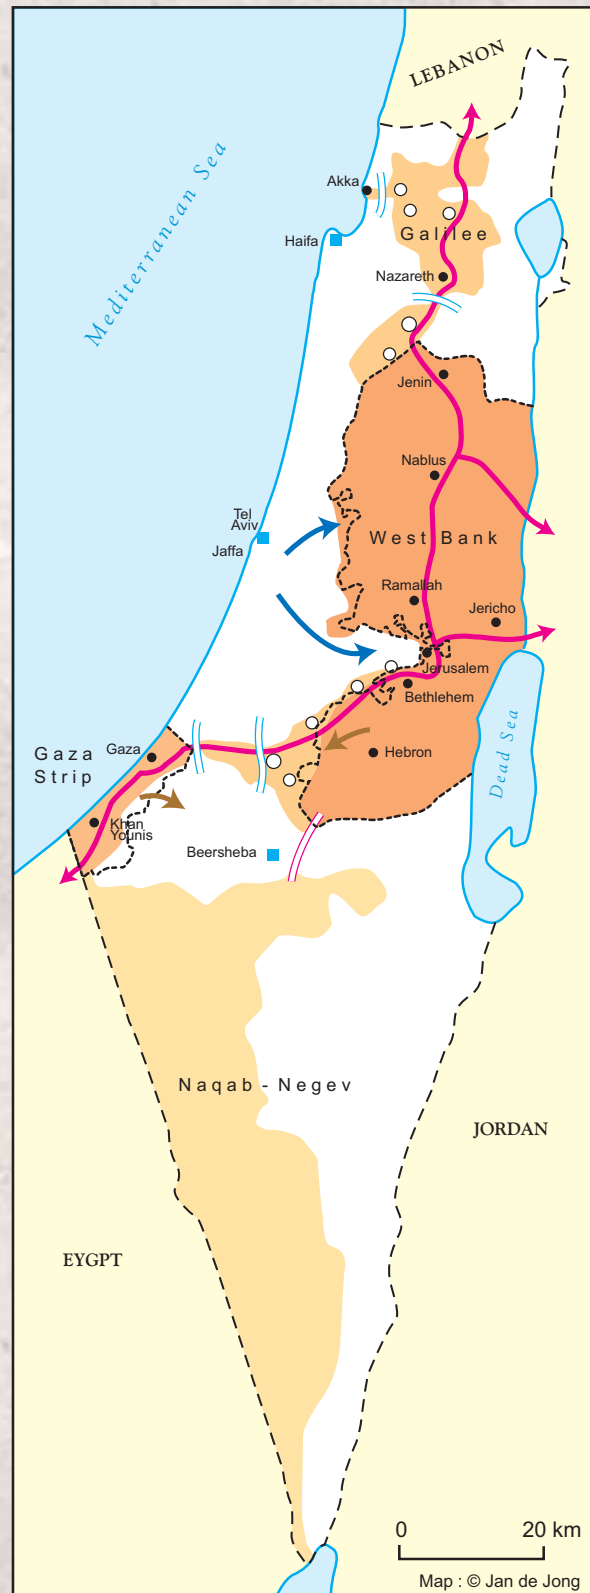

1947 UN Partition Plan (UN Res. 181)

Palestinian-Israeli Adapted Partition Plan

- Arab State
- Jewish State
- 1947 UN Partition Plan lines
- Jerusalem 'Corpus Separatum'

- West Bank and Gaza Strip
- Palestinian State proposed by the Geneva Plan
- Land exchanges proposed by the Geneva Plan
- Western section of the Naqab/Negev Desert
- Palestinian thoroughfare and road passages
- Refugee absorption areas with projected urban areas
- To Palestine
- To Israel