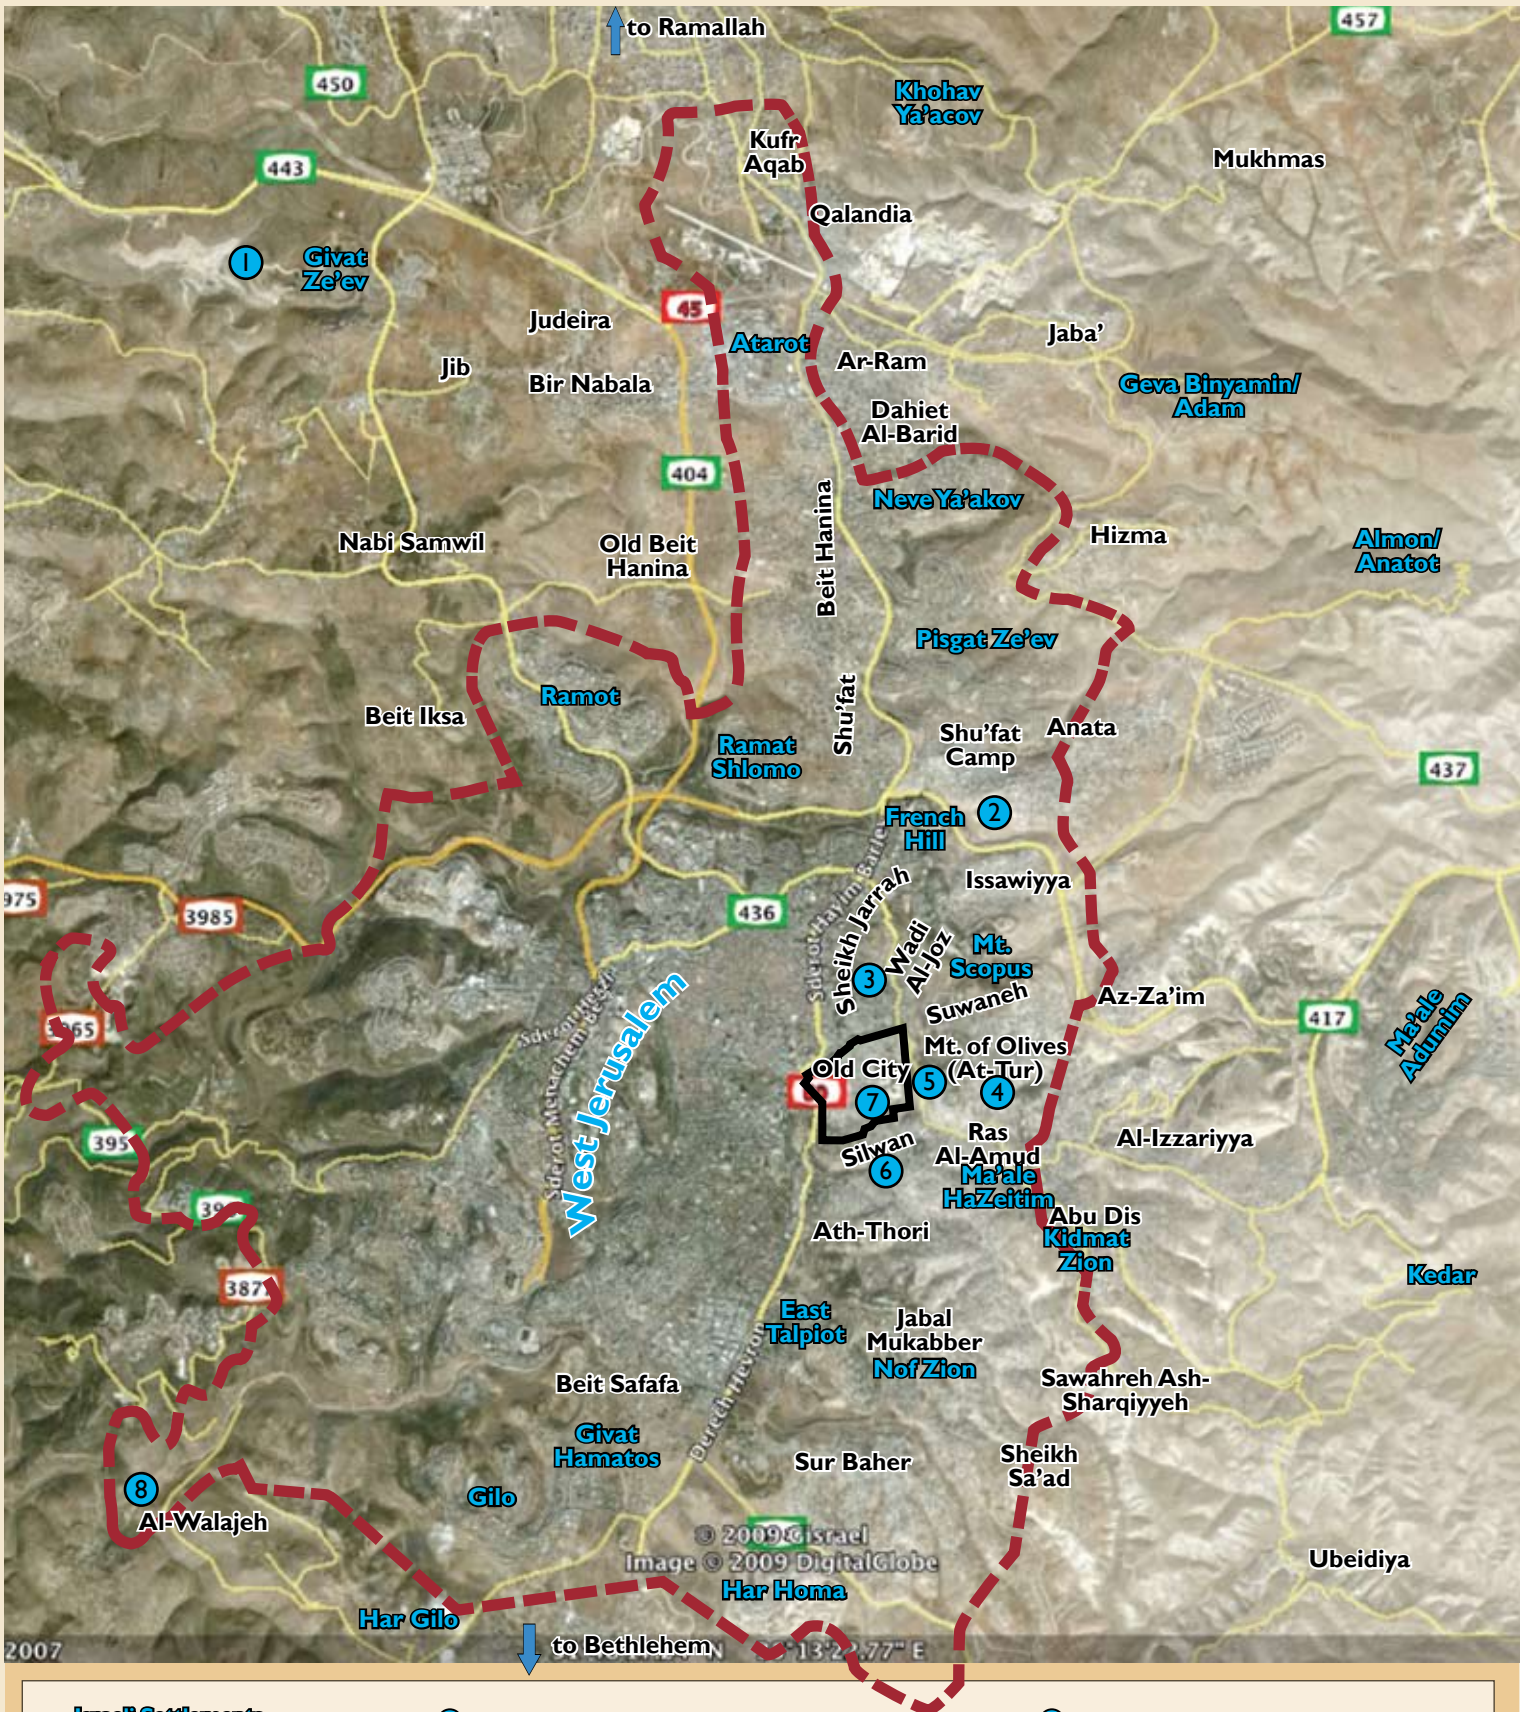

Israeli Land Grab in and around East Jerusalem

Israeli Settlements

Palestinian Neighborhoods

● Currently Threatened Sites

① Agan HaAyalot

② Sha'ar Mizrahi

③ Karm Al-Mufti, Shepherds Hotel, Shimon HaTzadik

④ Mt. of Olives ("Choshen")

⑤ National Parks

⑥ Silwan ("City of David")

⑦ Old City settler takeovers

⑧ Nof Ya'el