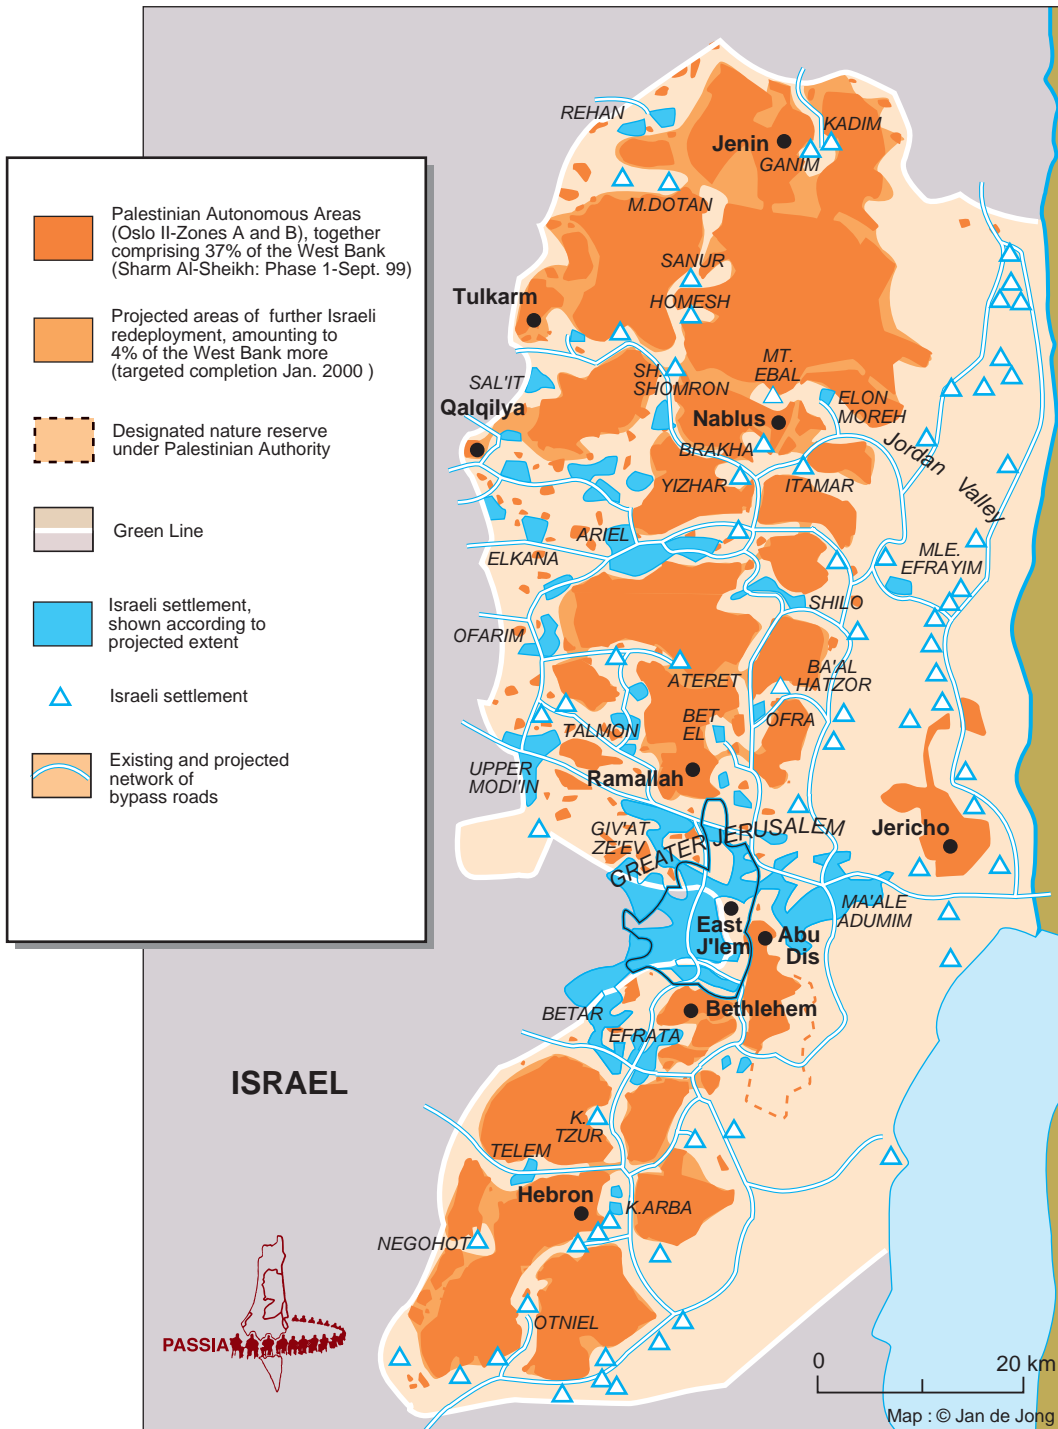

PALESTINE MAPS

Projection of Further Israeli Redeployment according to the Sharm-el-Sheikh Memorandum 1999

Palestinian Academic Society for the Study of International Affairs (PASSIA)