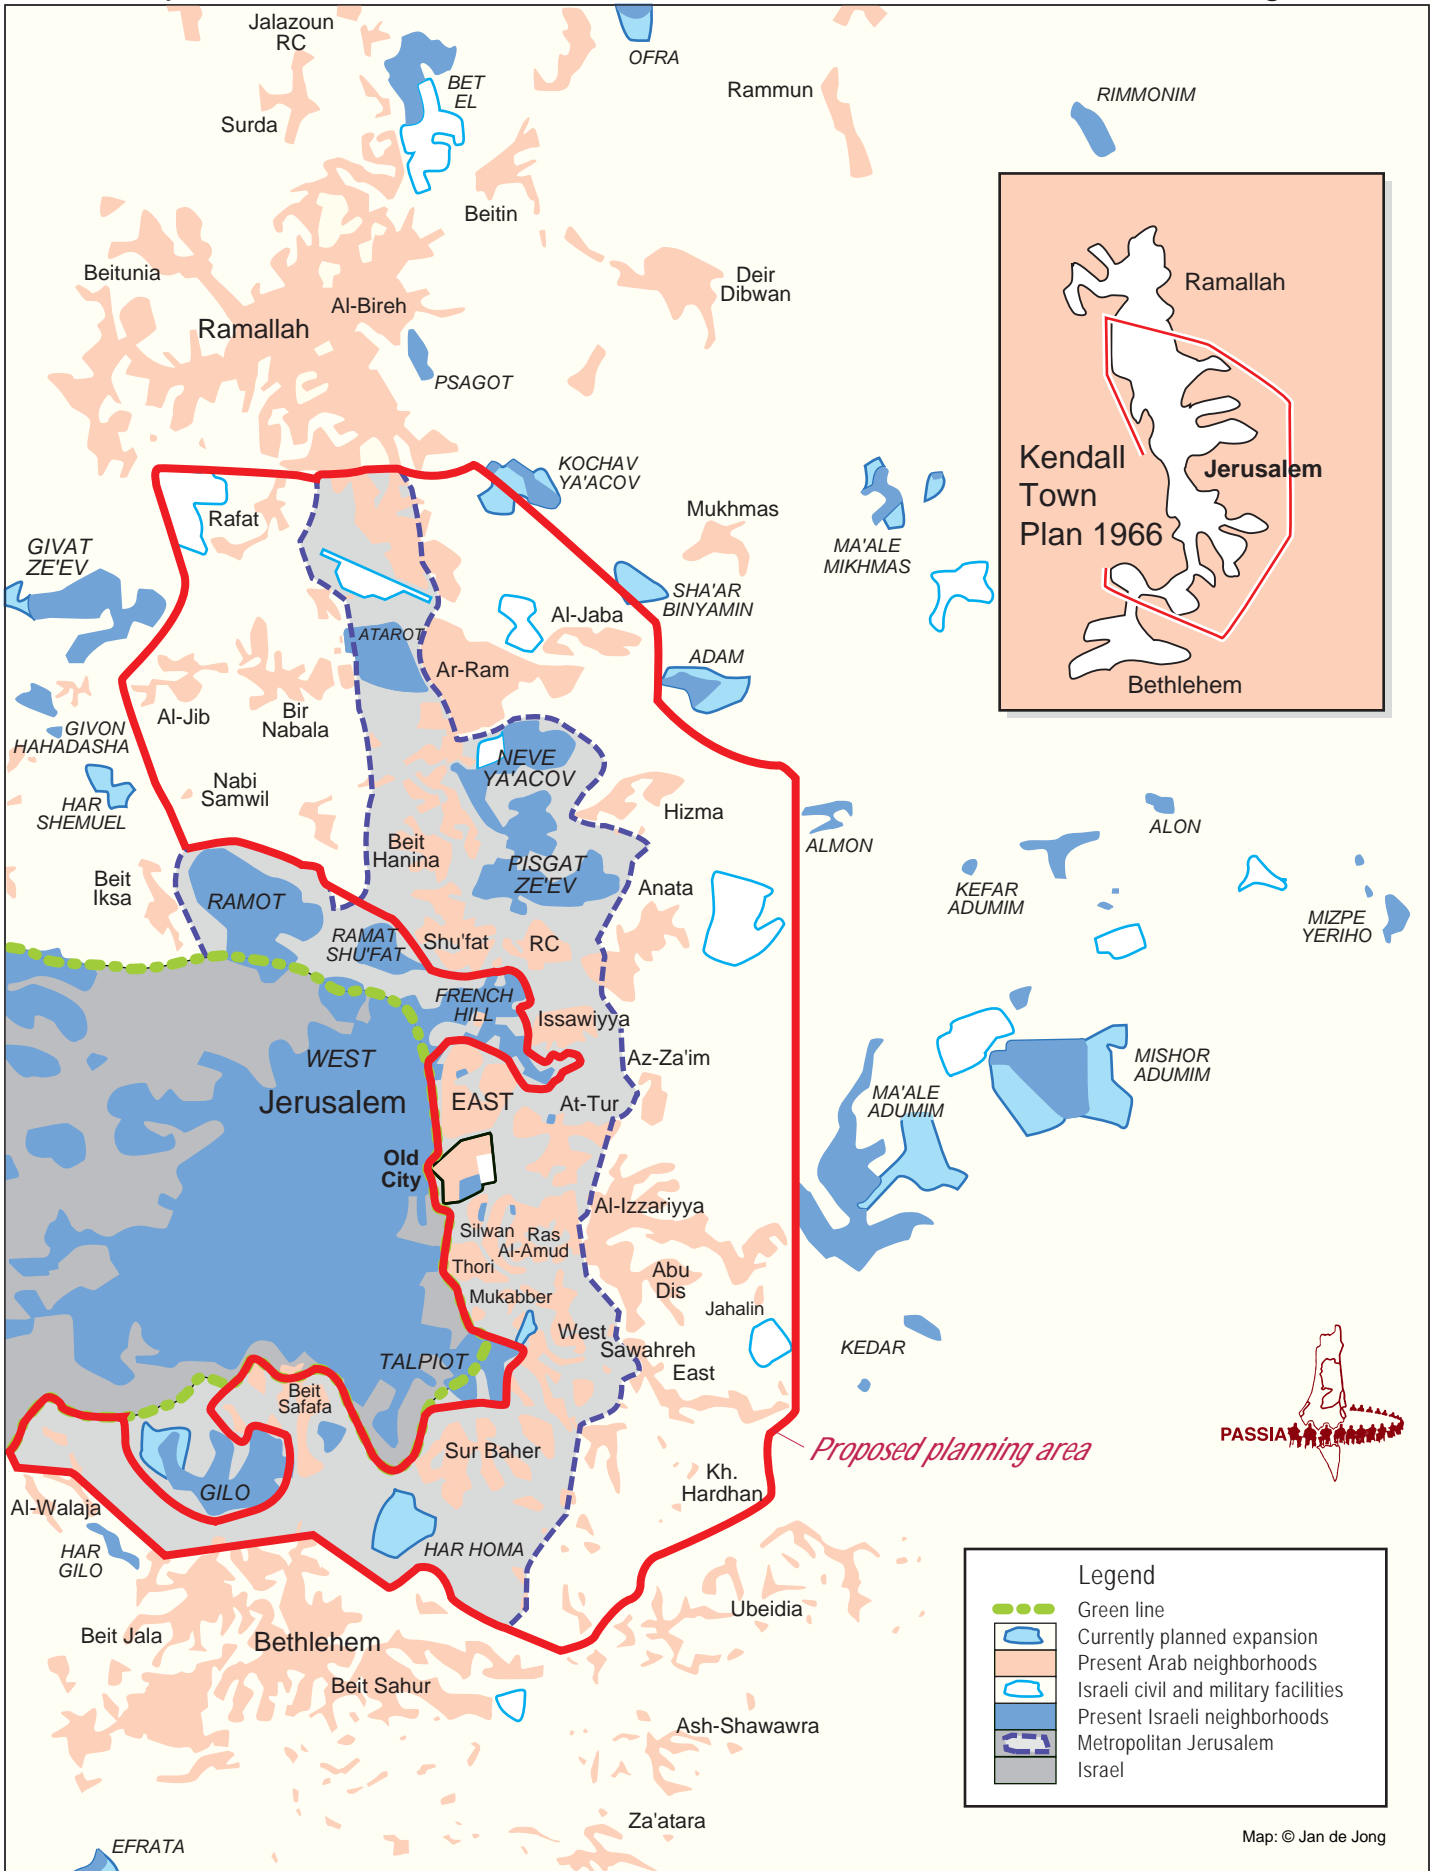

JERUSALEM MAPS

Metropolitan Jerusalem, 2000 - The Old and the 'New' Town Planning Area

Map: © Jan de Jong